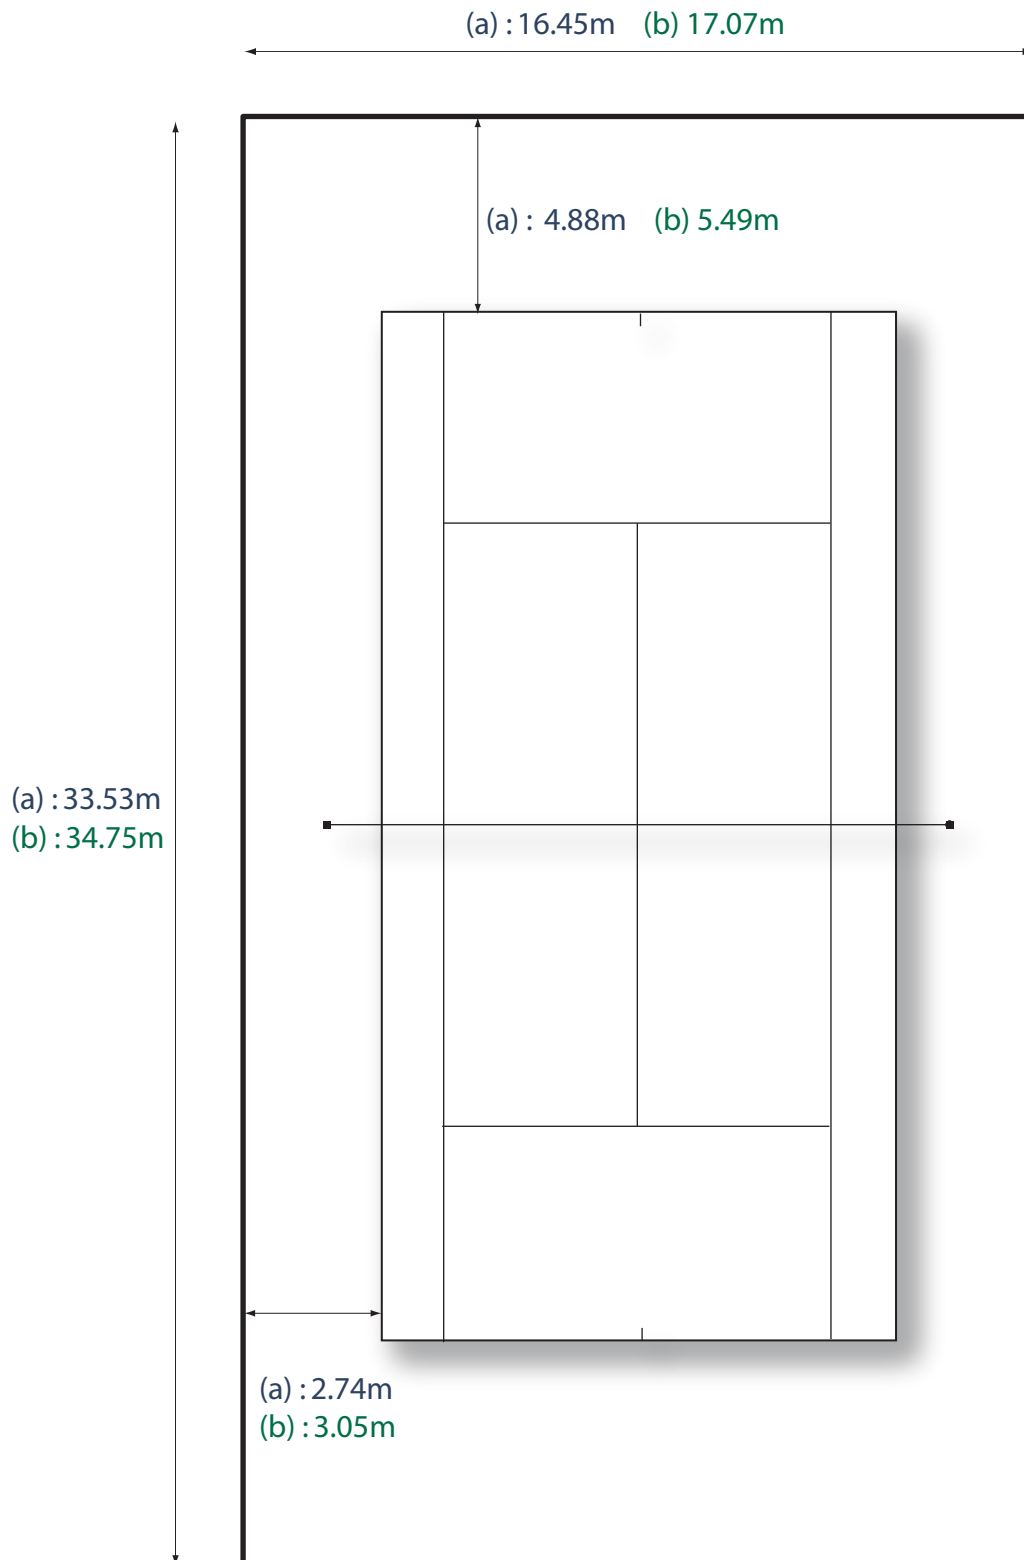

(a) : Standard domestic size tennis court

(b) : LTA minimum club size tennis court

Playing area dimensions (doubles court) : 10.97m wide x 23.77m long (36ft x 78ft)